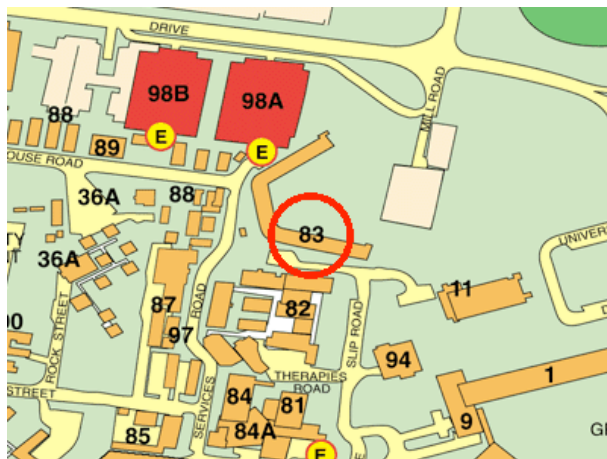

2011 Mainland Chinese Society of Queensland Cup

SATURDAY 25 JUNE, 2011

Room S302, Hartley Teakle Building, University of Queensland St Lucia

Four rounds of tournament go

Open division – 1 dan and up

Handicap division – 1 kyu and down

Tournament room in **red circle** - Hartley Teakle Building 83

Car Parking Free In Buildings 98A and 98B, south of Fred Schonell Drive

Registration from 8am, first round 9am, finishing at 6pm.

Entry fee of \$10 if you tell Dean you are coming, \$12 otherwise, pay on the day.